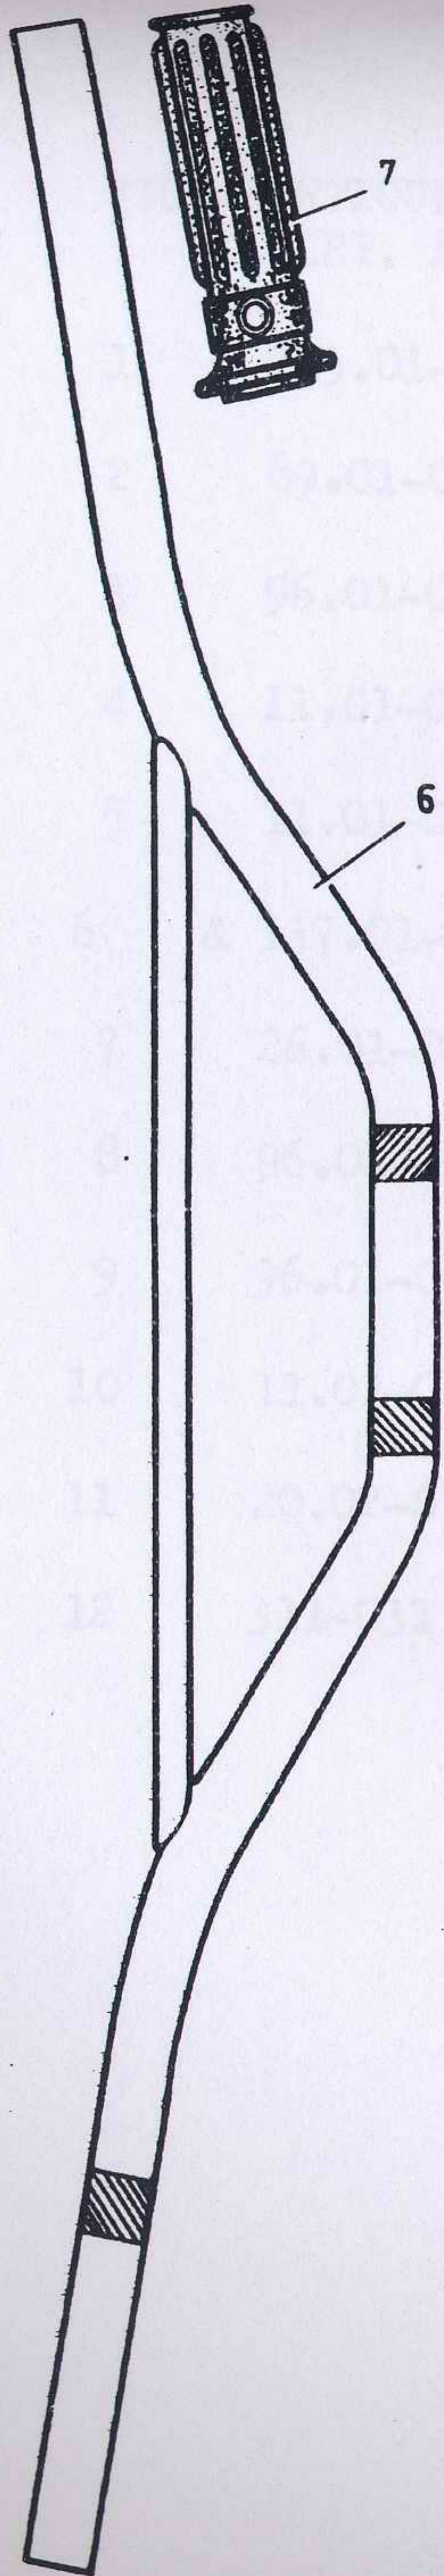

## CATALOGO DE PIEZAS PARTS LIST

152.32-117

### MK9

**MODS. 143 - 370 c.c.**

**152 - 250 c.c.**

INSTALACION ELECTRICA  
LIGHTING

ENCENDIDO  
IGNITION

INSTRUMENTOS DE CONTROL  
TACHOMETER

ESCAPE  
EXHAUST

TRANSMISION SECUNDARIA  
SECONDARY TRANSMISION

1

CARBURADOR  
CARBURETTOR

- 20
- 19
- 17
- 18

CARBURADOR  
CARBURETTOR

EMBRAGUE Y TRANSMISION PRIMARIA  
CLUTCH AND PRIMARY TRANSMISSION

**SELECTOR  
 SELECTOR**

PUESTA EN MARCHA  
KICK - STARTER

**CAMBIO  
GEAR-BOX**

MOTOR  
ENGINE

FRENO TRASERO  
REAR BRAKE

FRENO DELANTERO  
FRONT BRAKE

RUEDA TRASERA  
REAR WHEEL

RUEDA DELANTERA  
FRONT WHEEL

SUSPENSION TRASERA.  
REAR SUSPENSION

SUSPENSION DELANTERA  
FRONT SUSPENSION