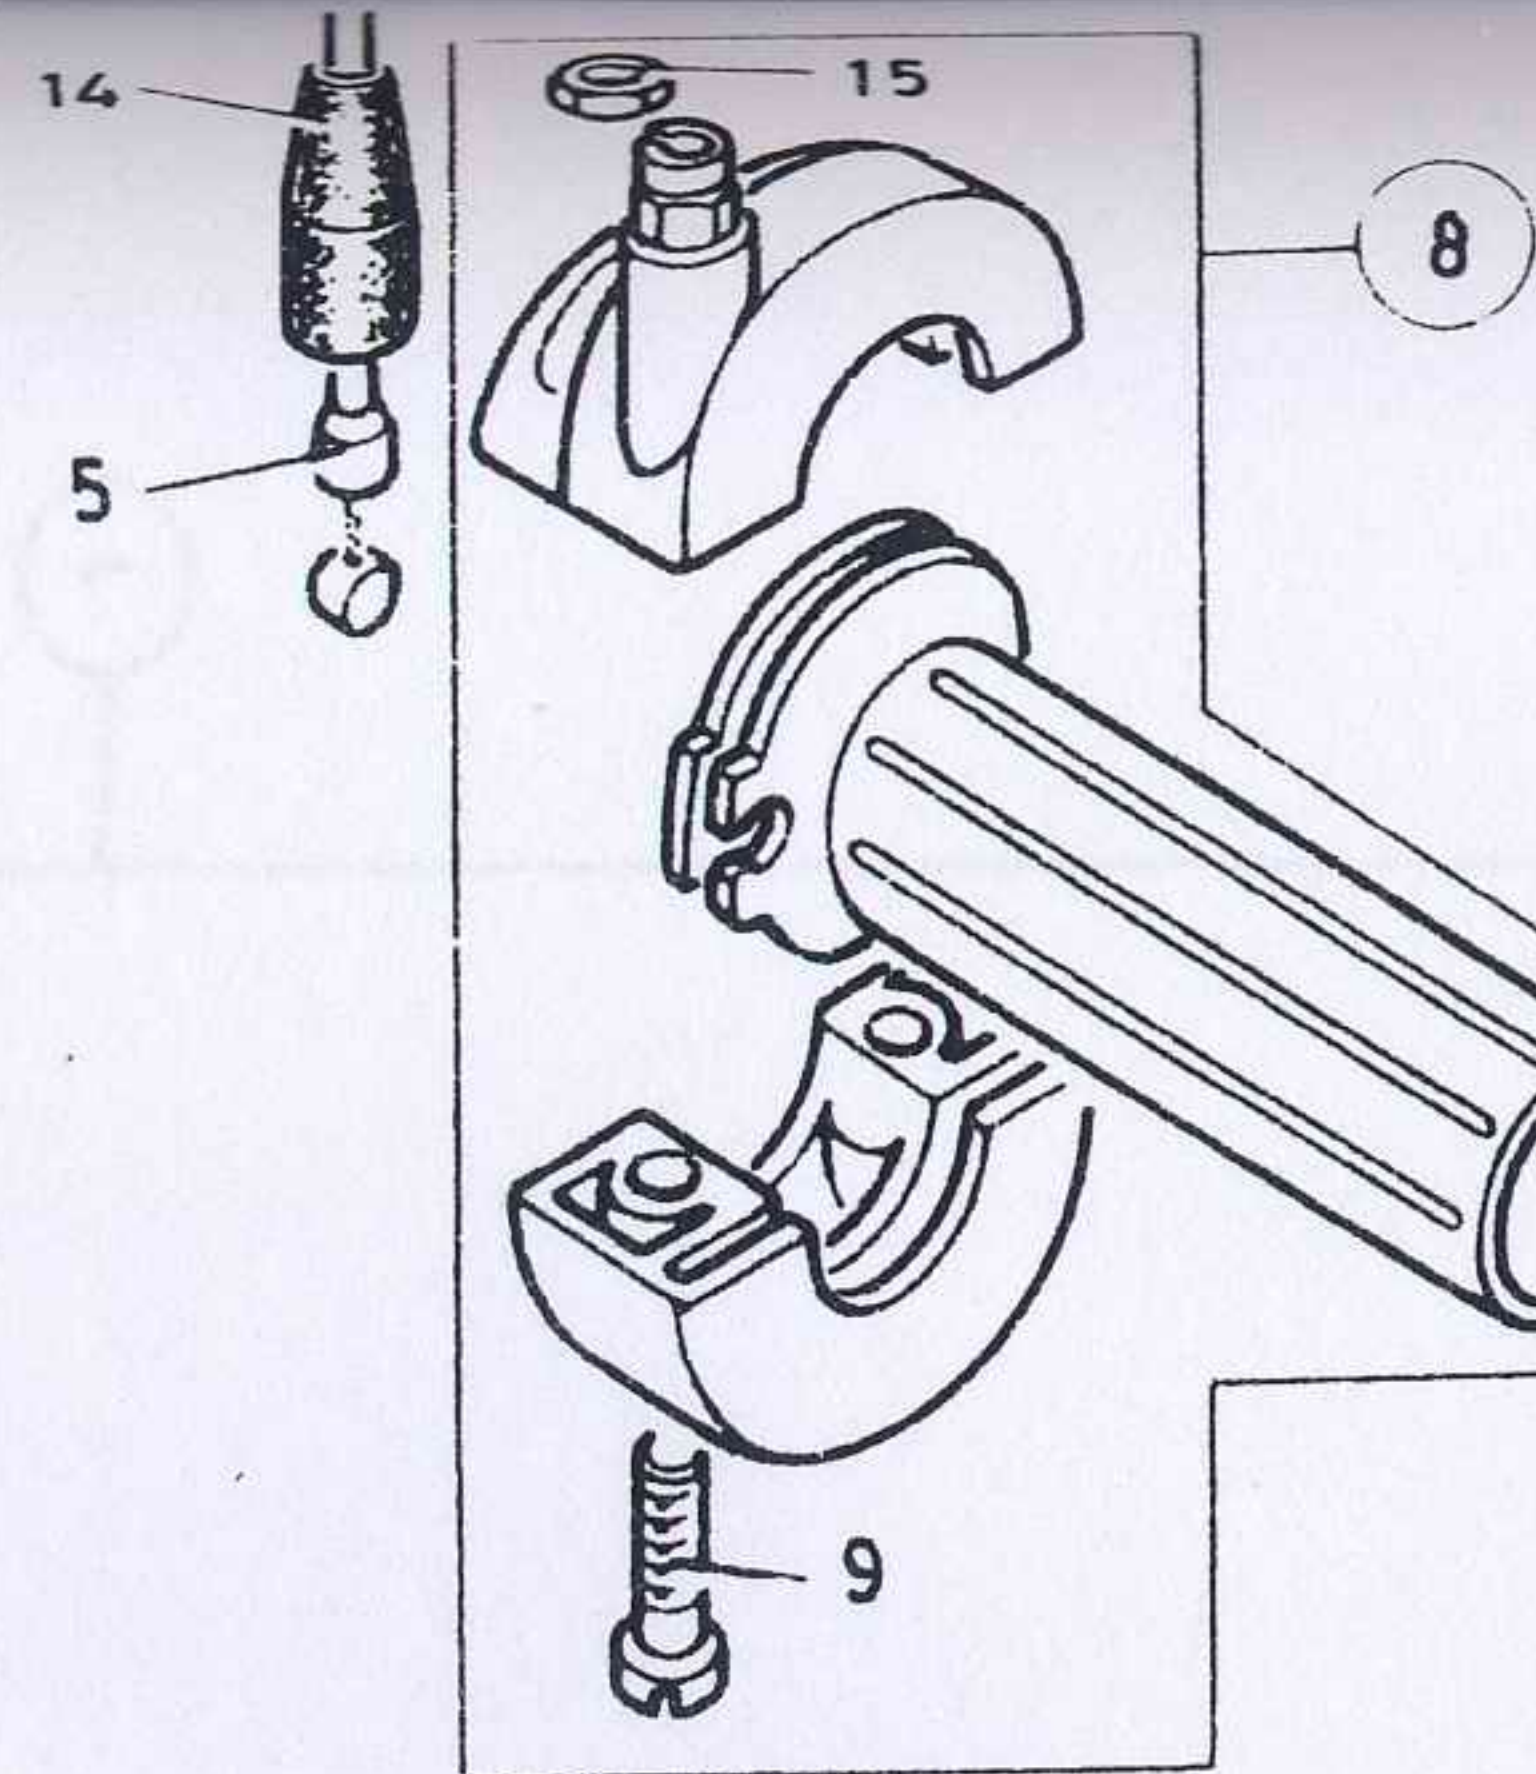

- 20
- 19
- 17
- 18

CARBURADOR
CARBURETTOR